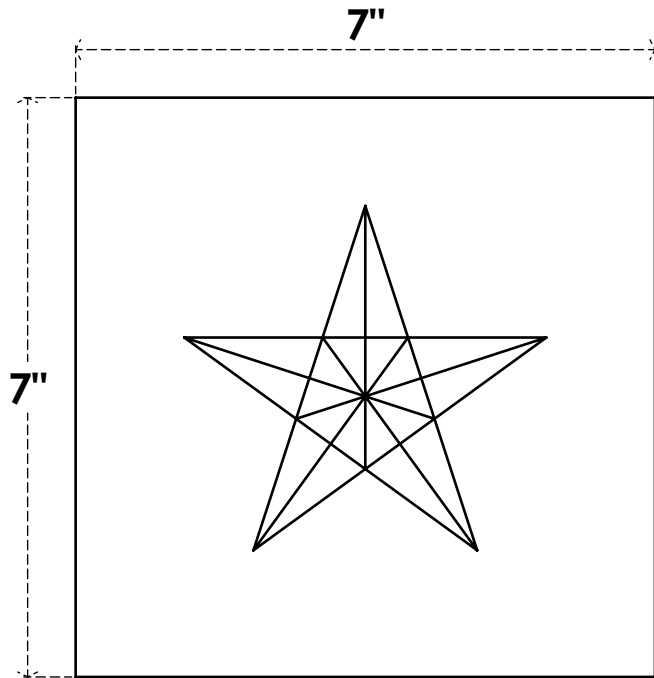

ROSP070X070X050SDG06

7"W X 7"H X 1/2"P STANDARD SEDGWICK STAR ROSETTE WITH SQUARE EDGE,
ARCHITECTURAL GRADE PVC

FRONT

SIDE

EKENA MILLWORK
2300 WEST MAIN ST.
CLARKSVILLE, TX 75426
TOLL FREE: 866-607-0453
WWW.EKENAMILLWORK.COM