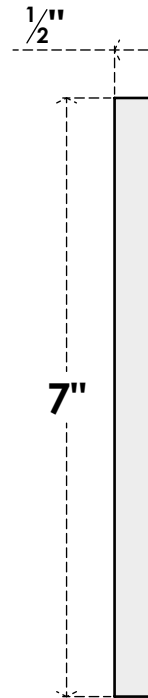

ROSP070X070X050SDG06

7"W X 7"H X 1/2"P STANDARD SEDGWICK STAR ROSETTE WITH SQUARE EDGE,
ARCHITECTURAL GRADE PVC

FRONT

SIDE

EKENA MILLWORK
2300 WEST MAIN ST.
CLARKSVILLE, TX 75426
TOLL FREE: 866-607-0453
WWW.EKENAMILLWORK.COM

NOTES

1. INSTALLATION TO BE COMPLETED IN ACCORDANCE WITH MANUFACTURER'S SPECIFICATIONS.
2. DRAWING MAY NOT BE TO SCALE
3. THIS DRAWING IS INTENDED FOR DESIGN AND PLANNING PURPOSES ONLY.
4. ALL INFORMATION CONTAINED HEREIN WAS CURRENT AT THE TIME OF DEVELOPMENT BUT MUST BE REVIEWED AND APPROVED BY THE PRODUCT MANUFACTURER TO BE CONSIDERED ACCURATE.
5. ARCHITECTURAL GRADE PVC PRODUCTS ARE MADE FROM EXPANDED CELLULAR PVC AND COME NATURALLY WHITE BUT MAY BE PAINTED